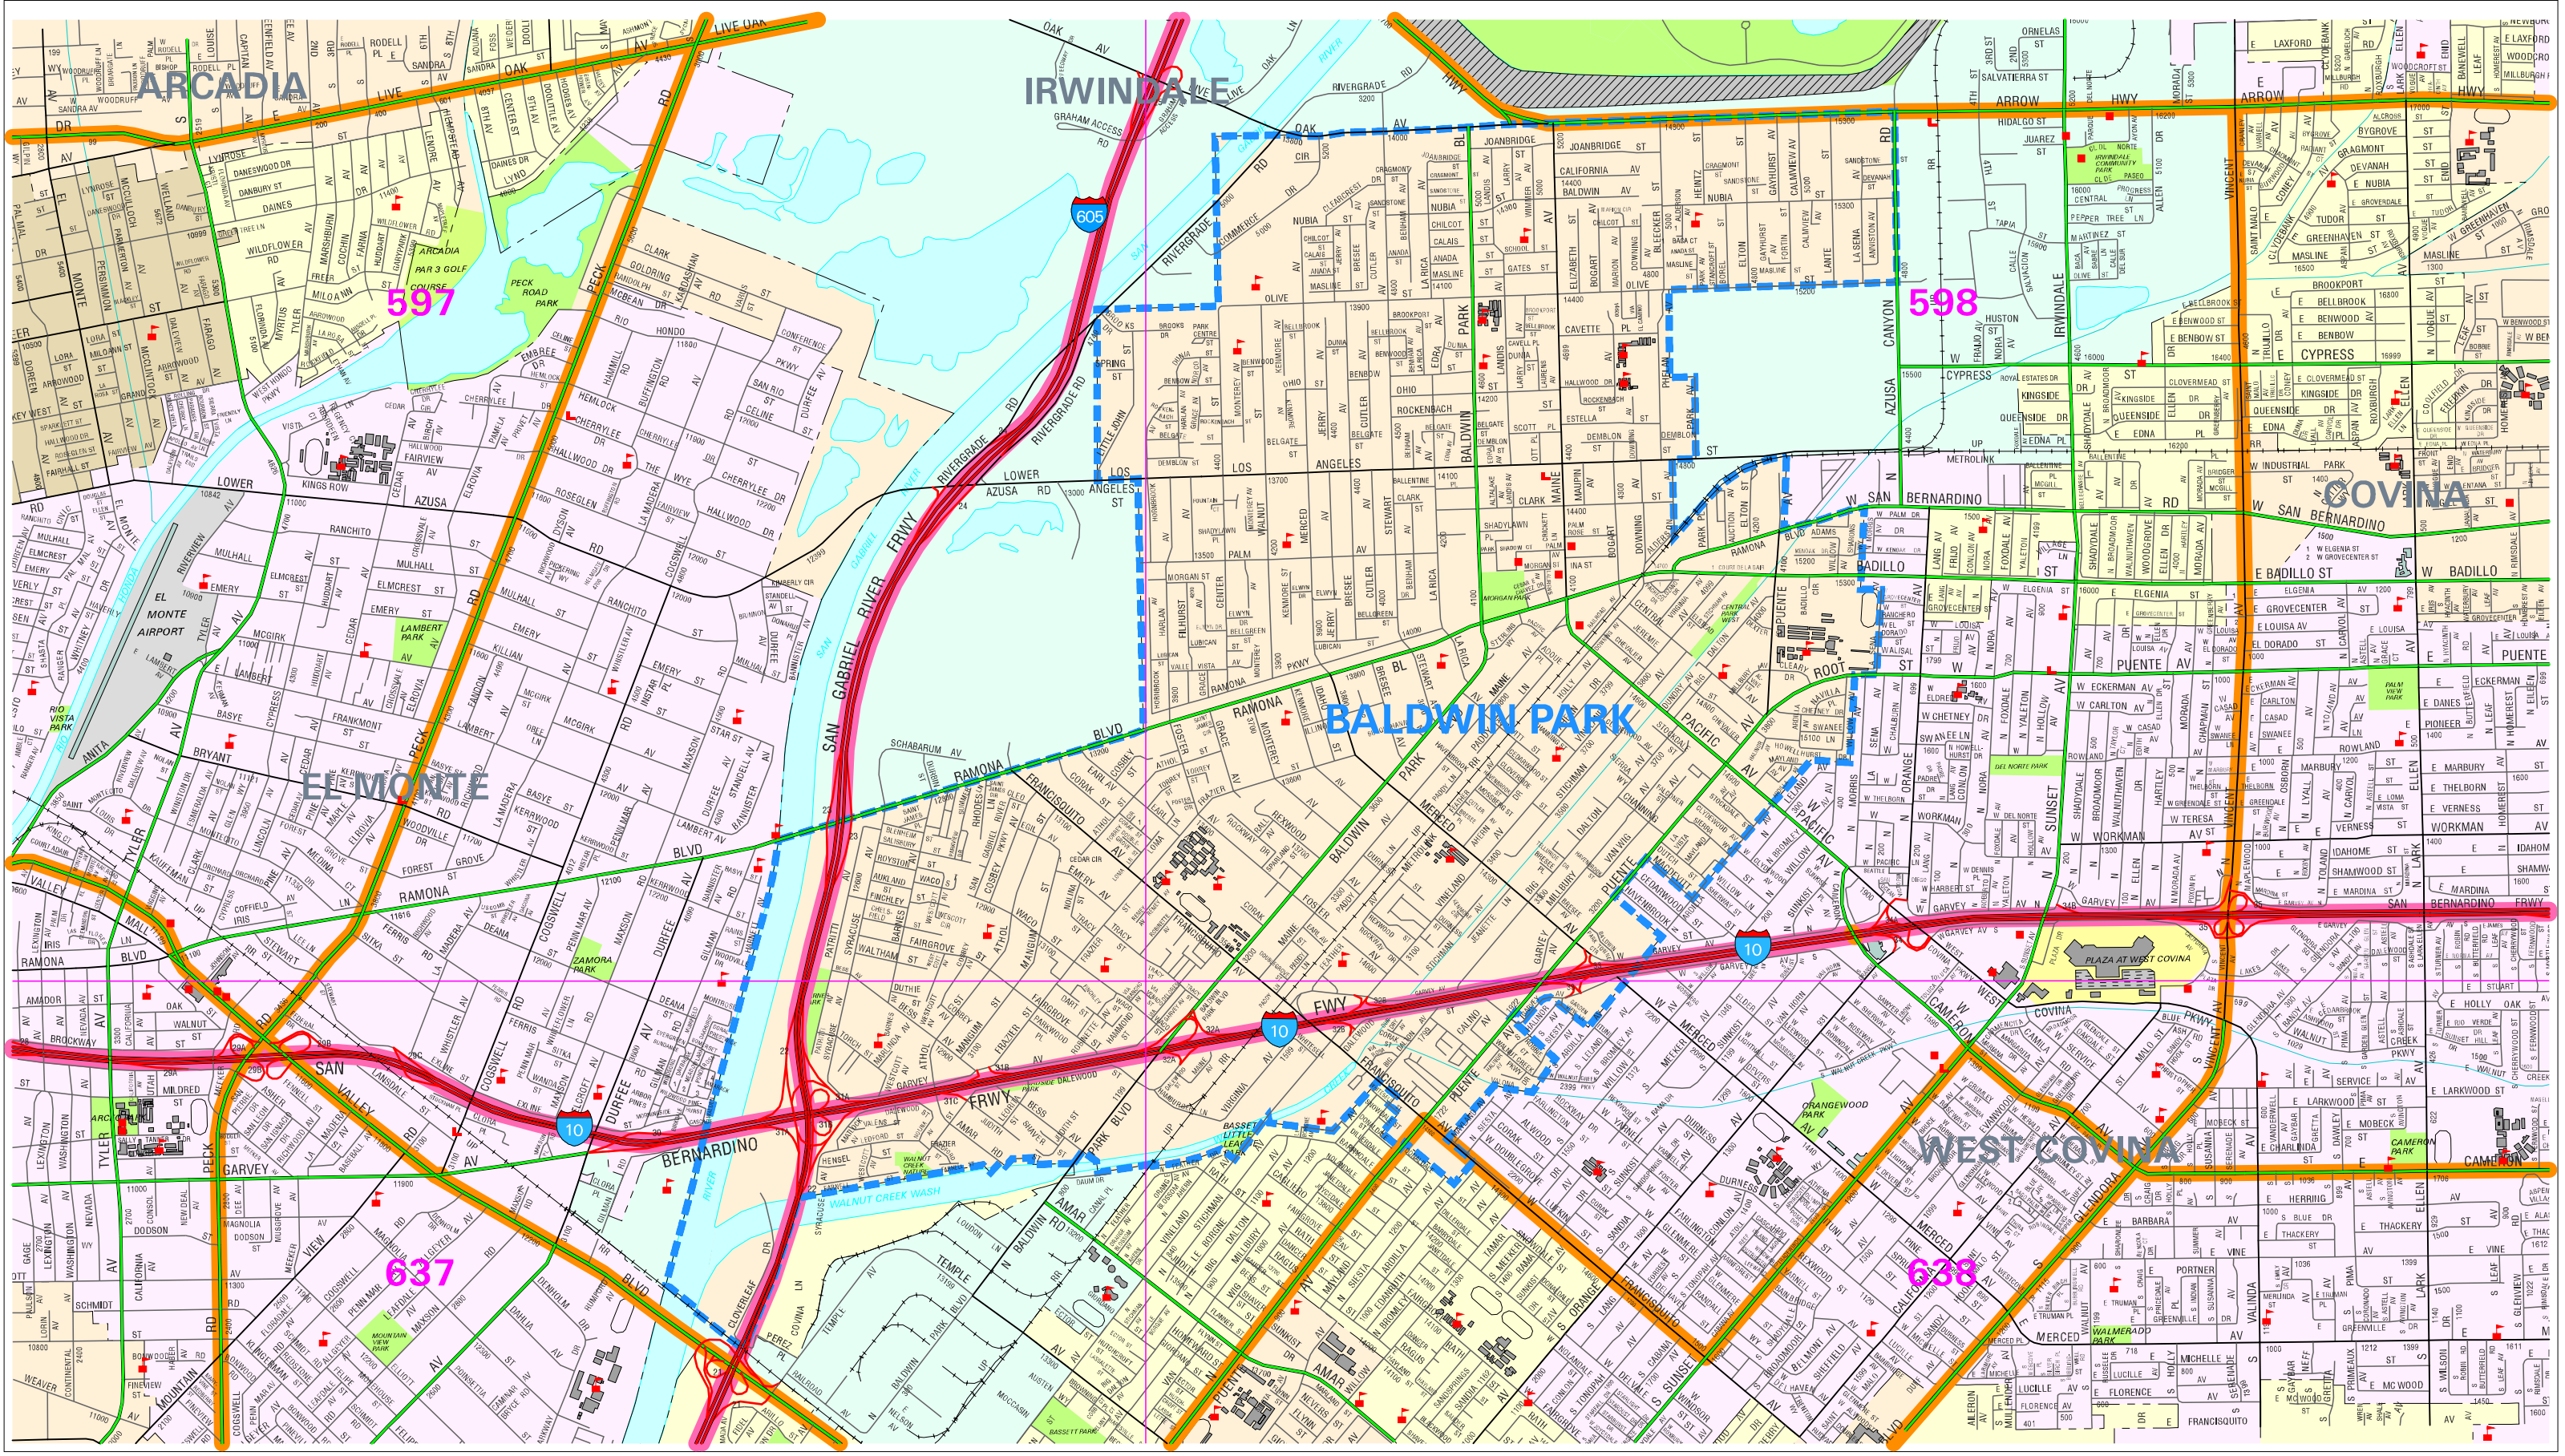

- City Boundary
- Freeway Disaster Route
- Disaster Route
- Thomas Guide Page Grid

CITY OF BALDWIN PARK

(Map Size: 17" x 11")

AMLS:\arcspacel\wk_s\services\amls_dir\dirform\dirform_std\amls